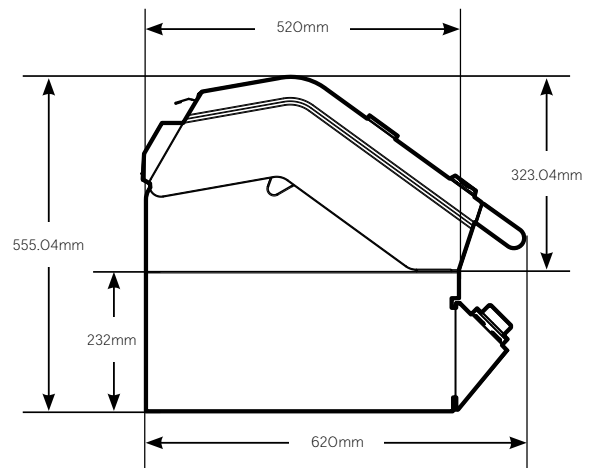

BBF7655SA

7000 Series Premium 5 Burner Built In BBQ

For built-in installations: islands, masonry, other non-combustible material structures.

To suit models: BBF7655SA	5 burner
Width	973mm
Height (lid closed)	555mm
Depth (includes 20mm rear ventilation clearance)	640mm
Clearance at rear (Min)	20mm
Minimum Clearance to Combustible Materials	450mm

*All measurements are in mm

LIFE TASTES BETTER OUTDOORS