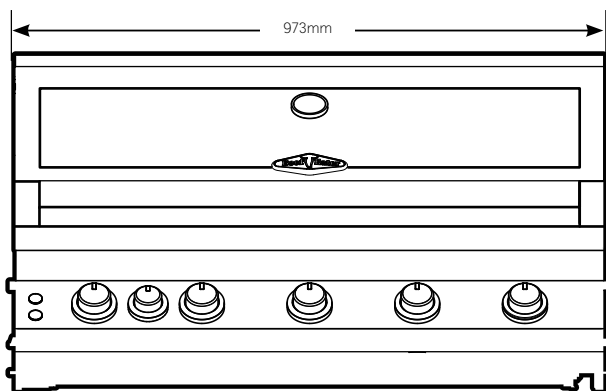

BBF7655SA

7000 Series Premium 5 Burner Built In BBQ

For built-in installations: islands, masonry, other non-combustible material structures.

To suit models: BBF7655SA	5 burner
Width	973mm
Height (lid closed)	555mm
Depth (includes 20mm rear ventilation clearance)	640mm
Clearance at rear (Min)	20mm
Minimum Clearance to Combustible Materials	450mm

*All measurements are in mm

LIFE TASTES BETTER OUTDOORS