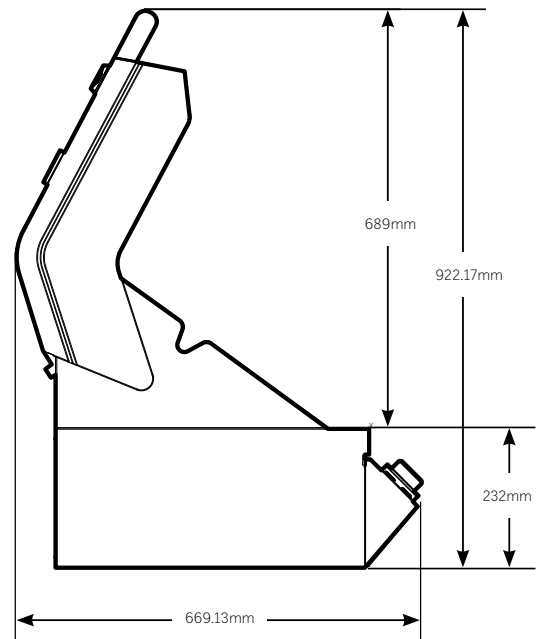

BBF7655SA

7000 Series Premium 5 Burner Built In BBQ

For built-in installations: islands, masonry, other non-combustible material structures.

To suit models: BBF7655SA	5 burner
Width	973mm
Height (lid closed)	555mm
Depth (includes 20mm rear ventilation clearance)	640mm
Clearance at rear (Min)	20mm
Minimum Clearance to Combustible Materials	450mm

*All measurements are in mm

LIFE TASTES BETTER OUTDOORS