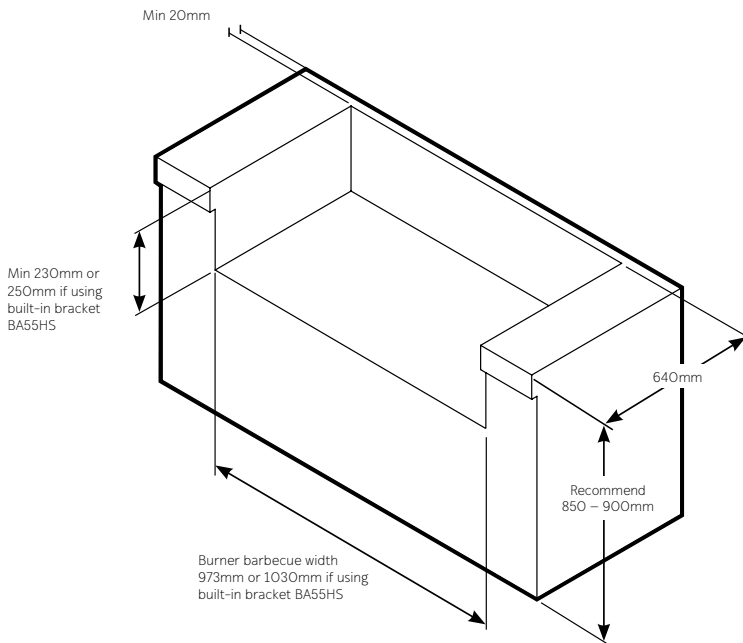

BBF7655SA

7000 Series Premium 5 Burner Built In BBQ

For built-in installations: islands, masonry, other non-combustible material structures.

To suit models: BBF7655SA	5 burner
Width	973mm
Height (lid closed)	555mm
Depth (includes 20mm rear ventilation clearance)	640mm
Clearance at rear (Min)	20mm
Minimum Clearance to Combustible Materials	450mm

*All measurements are in mm

LIFE TASTES BETTER OUTDOORS