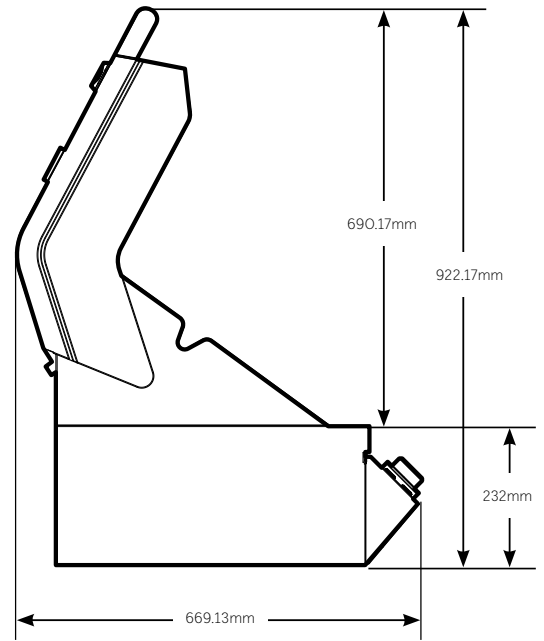

## 7000 Series Premium 4 Burner Built in BBQ

For built-in installations: islands, masonry, other non-combustible material structures.

To suit models: BBF7645SA	4 burner
Width	817mm
Height (lid closed)	555mm
Depth (includes 20mm rear ventilation clearance)	640mm
Clearance at rear (Min)	20mm
Minimum Clearance to Combustible Materials	450mm

\*All measurements are in mm

LIFE TASTES BETTER OUTDOORS