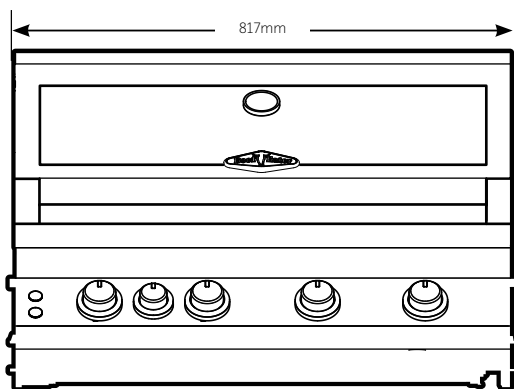

## 7000 Series Premium 4 Burner Built in BBQ

For built-in installations: islands, masonry, other non-combustible material structures.

To suit models: BBF7645SA	4 burner
Width	817mm
Height (lid closed)	555mm
Depth (includes 20mm rear ventilation clearance)	640mm
Clearance at rear (Min)	20mm
Minimum Clearance to Combustible Materials	450mm

\*All measurements are in mm

LIFE TASTES BETTER OUTDOORS