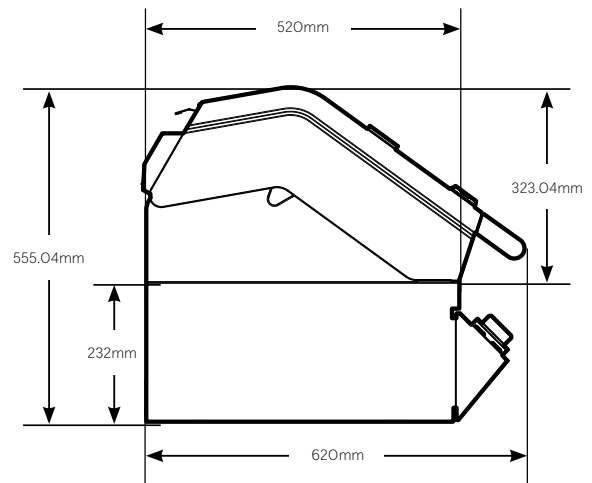

## 7000 Series Premium 4 Burner Built in BBQ

For built-in installations: islands, masonry, other non-combustible material structures.

To suit models: BBF7645SA	4 burner
Width	817mm
Height (lid closed)	555mm
Depth (includes 20mm rear ventilation clearance)	640mm
Clearance at rear (Min)	20mm
Minimum Clearance to Combustible Materials	450mm

\*All measurements are in mm

LIFE TASTES BETTER OUTDOORS