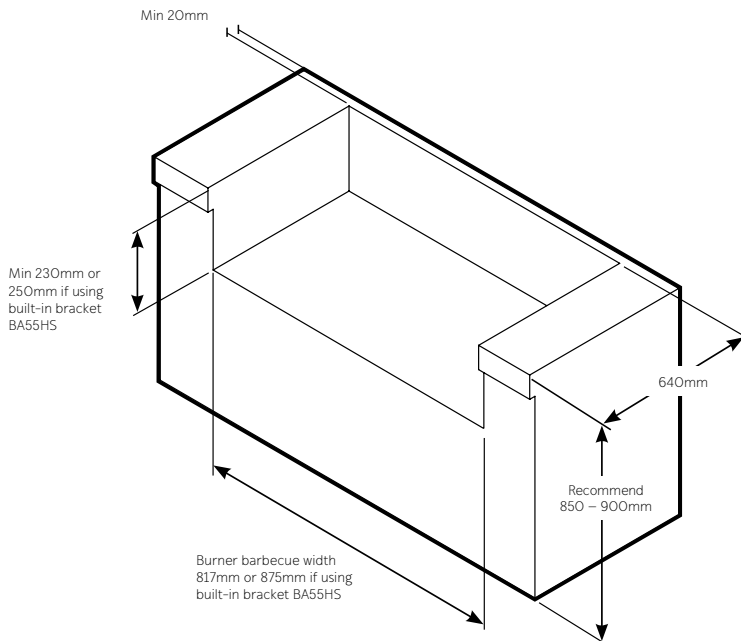

## 7000 Series Premium 4 Burner Built in BBQ

For built-in installations: islands, masonry, other non-combustible material structures.

To suit models: BBF7645SA	4 burner
Width	817mm
Height (lid closed)	555mm
Depth (includes 20mm rear ventilation clearance)	640mm
Clearance at rear (Min)	20mm
Minimum Clearance to Combustible Materials	450mm

\*All measurements are in mm

LIFE TASTES BETTER OUTDOORS