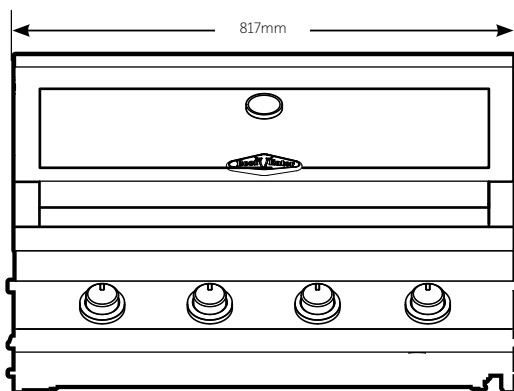

BBG7640SA

7000 Series Classic 4 burner Built in BBQ

For built-in installations: islands, masonry, other non-combustible material structures.

To suit models: BBG7640SA	4 burner
Width	817mm
Height (lid Closed)	555mm
Depth (includes 20mm rear ventilation clearance)	640mm
Clearance at rear (Min)	20mm
Minimum Clearance to Combustible Materials	450mm

*All measurements are in mm

LIFE TASTES BETTER OUTDOORS