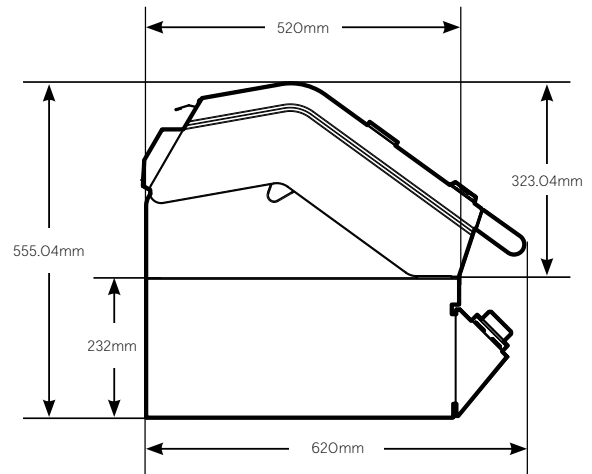

BBG7640SA

7000 Series Classic 4 burner Built in BBQ

For built-in installations: islands, masonry, other non-combustible material structures.

To suit models: BBG7640SA	4 burner
Width	817mm
Height (lid Closed)	555mm
Depth (includes 20mm rear ventilation clearance)	640mm
Clearance at rear (Min)	20mm
Minimum Clearance to Combustible Materials	450mm

*All measurements are in mm

LIFE TASTES BETTER OUTDOORS