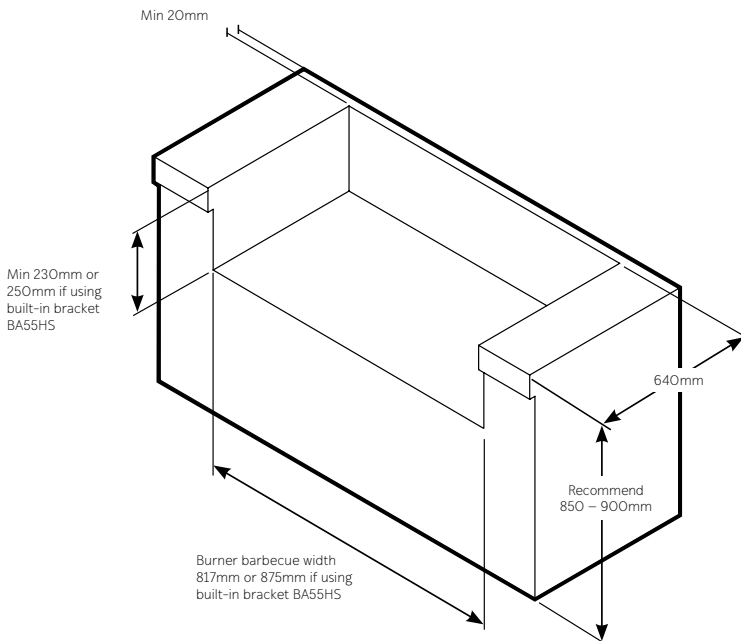

BBG7640SA

7000 Series Classic 4 burner Built in BBQ

For built-in installations: islands, masonry, other non-combustible material structures.

To suit models: BBG7640SA	4 burner
Width	817mm
Height (lid Closed)	555mm
Depth (includes 20mm rear ventilation clearance)	640mm
Clearance at rear (Min)	20mm
Minimum Clearance to Combustible Materials	450mm

*All measurements are in mm

LIFE TASTES BETTER OUTDOORS