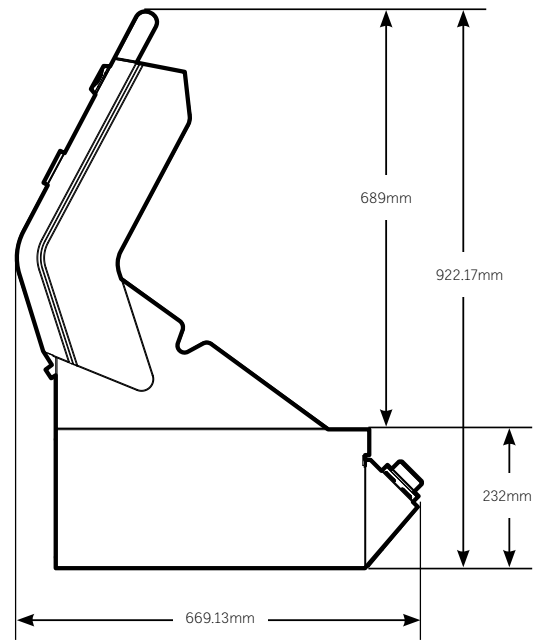

BBG7640SA

7000 Series Classic 4 burner Built in BBQ

For built-in installations: islands, masonry, other non-combustible material structures.

To suit models: BBG7640SA	4 burner
Width	817mm
Height (lid Closed)	555mm
Depth (includes 20mm rear ventilation clearance)	640mm
Clearance at rear (Min)	20mm
Minimum Clearance to Combustible Materials	450mm

*All measurements are in mm

LIFE TASTES BETTER OUTDOORS